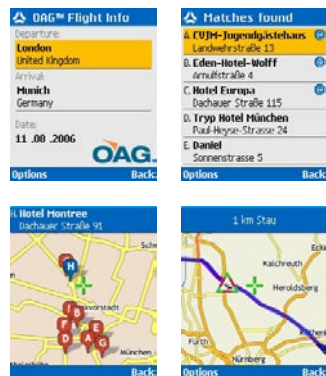

MOBILE TRAVEL ASSIST

Ultimate Mobility

Navman Mobile Travel Assist S60 Edition

Navman introduces the ultimate 'Mobile Travel Assist'.

The easy to use Navman Mobile Travel Assist software puts pioneering GPS navigation capabilities on mobile phones with the Symbian operating system. Once automatically connected with a Navman **Bluetooth®** GPS receiver, the Travel Assist brings next-generation GPS navigation to mobile phones on a MMC/SD card.

Let us make life easier for you. Navigate to pictures with the unique NavPix technology – simply select an image that represents your destination and the Mobile Travel Assist software will automatically plan the best route for you.

Get ahead of traffic wherever you are with real-time traffic information provided by European automobile clubs sent directly to your mobile phone. Find out about interesting places in cities you've never been to before from travel specialist Wcities. Never again miss a flight with OAG flight information.

Customer Benefits

- Navigation at your fingertips
- Share your exact position by simply sending a picture
- Mobile City Guide
- Easy to use
- Plug & Play
- Real-time traffic information always on hand
- Plan your route from your desk
- Real-time flight information